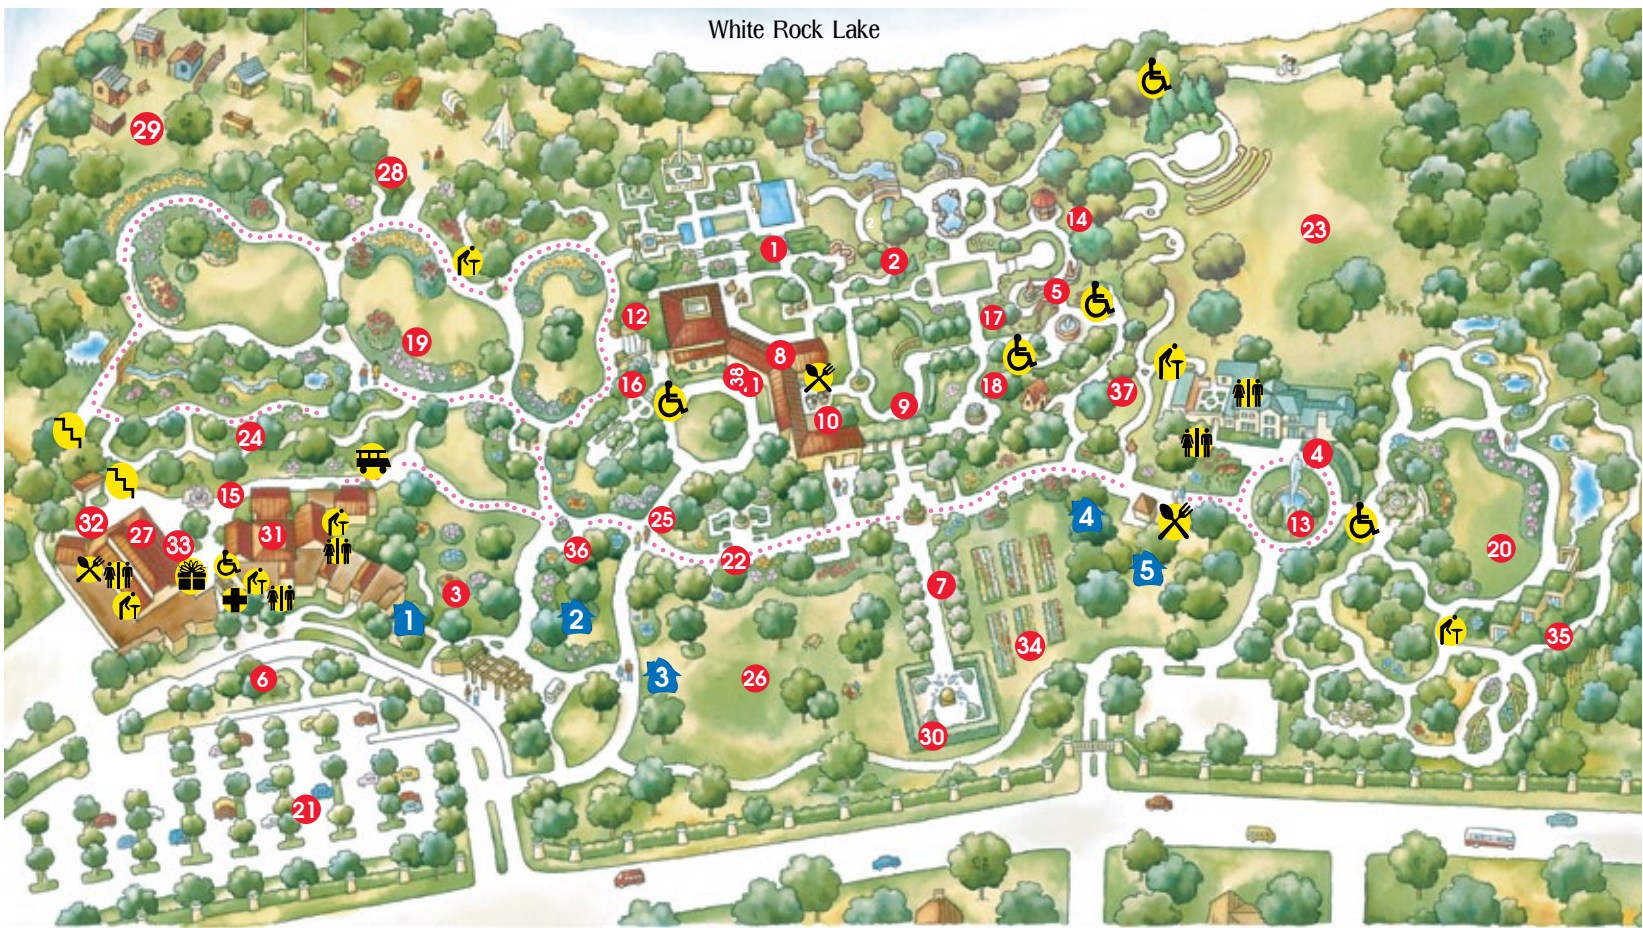

White Rock Lake

-  Restrooms
-  Concessions
-  Drinking Fountain
-  First Aid, Lost & Found
-  Wheelchairs
-  Tram Stop
-  Stairs
-  Gift Store and ATM

Baylor University Medical Center *One - Mile Fitness Trail*

Map Legend

- | | |
|--|---|
| 1 A Woman's Garden, Phase I | 20 Lay Ornamental Garden |
| 2 A Woman's Garden, Phase 2 | 21 Main Parking Lot |
| 3 All America Selections Trial Garden | 22 Martha Brooks Camellia Garden |
| 4 Alex Camp House | 23 Martin Rutchik Concert Stage and Lawn |
| 5 Boswell Family Garden | 24 Palmer Fern Dell |
| 6 Cissy Thomsen Welcoming Water Wall | 25 Paseo de Flores |
| 7 Crape Myrtle Allee endowed by Peggy Braecklein | 26 Pecan Grove |
| 8 Dann Talley Kincheloe Courtyard | 27 Rosine Hall |
| 9 DeGolyer Gardens | 28 Texas Pioneer Adventure |
| 10 Restaurant DeGolyer | 29 Texas Town |
| 11 DeGolyer Home | 30 Toad Corners |
| 12 DeGolyer Pergola | 31 Trammell Crow Visitor Education Pavilion |
| 13 Fogelson Fountain | 32 Lula Mae Slaughter Dining Terrace |
| 14 Karen's Gazebo | 33 Hoffman Family Gift Store |
| 15 Ginsburg Plaza | 34 Trial Gardens |
| 16 Nancy's Garden | 35 Water Walls |
| 17 McCasland Sunken Garden | 36 Woolf Circle |
| 18 Magnolia Allee | 37 The Nancy Rutchik Red Maple Rill |
| 19 Jonsson Color Garden | 38 Rose Mary Hagggar Rose Garden |

Small Houses of Great Artists

- 1 Georgia O'Keeffe
- 2 Claude Monet
- 3 Vincent Van Gogh
- 4 George Seurat
- 5 Pablo Picasso

One - Mile Fitness Trail

We encourage you to get fit with the one-mile fitness trail through our beautiful gardens. Just follow the map.